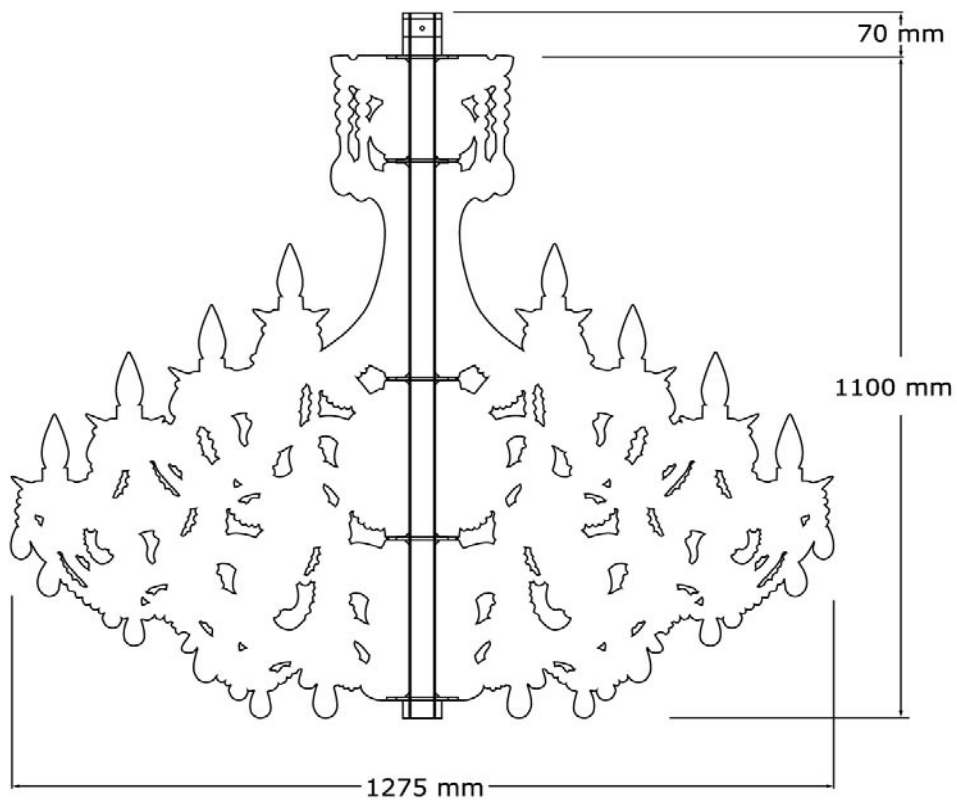

BURO VORMKRIJGERS

picture

contact

- » **Address:** Vestdijk 141a, 5611 CB Eindhoven, The Netherlands.
- » **Telephone:** +31(0)40-2132547
- » **Fax:** +31(0)40-2132546
- » **Bank account. nr.:** 49.43.94.056 AbnAmro
- » **Tax. nr.:** NL 8108.44.710.B.01
- » **E-mail:** info@burovormkrijgers.nl
- » **Website:** www.burovormkrijgers.nl