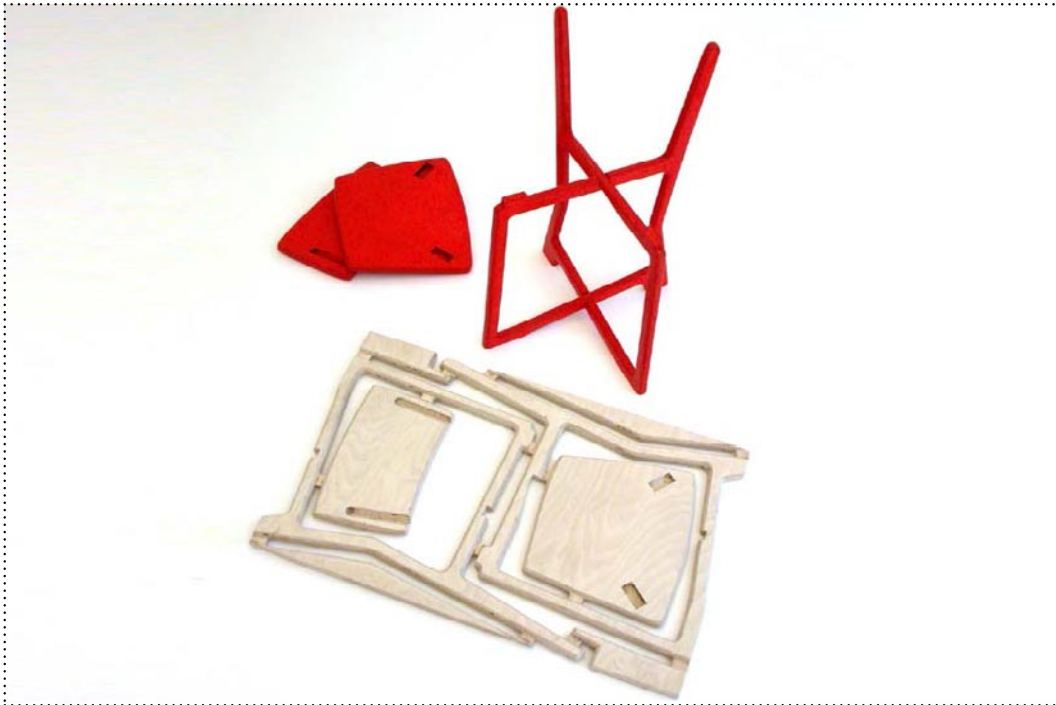

»**Address:** Vestdijk 141a, 5611 CB Eindhoven, The Netherlands.
»**Telephone:** +31(0)40-2132547
»**Fax:** +31(0)40-2132546
»**Bank account. nr.:** 49.43.94.056 AbnAmro
»**Tax. nr.:** NL 8108.44.710.B.01
»**E-mail:** info@burovormkrijgers.nl
»**Website:** www.burovormkrijgers.nl