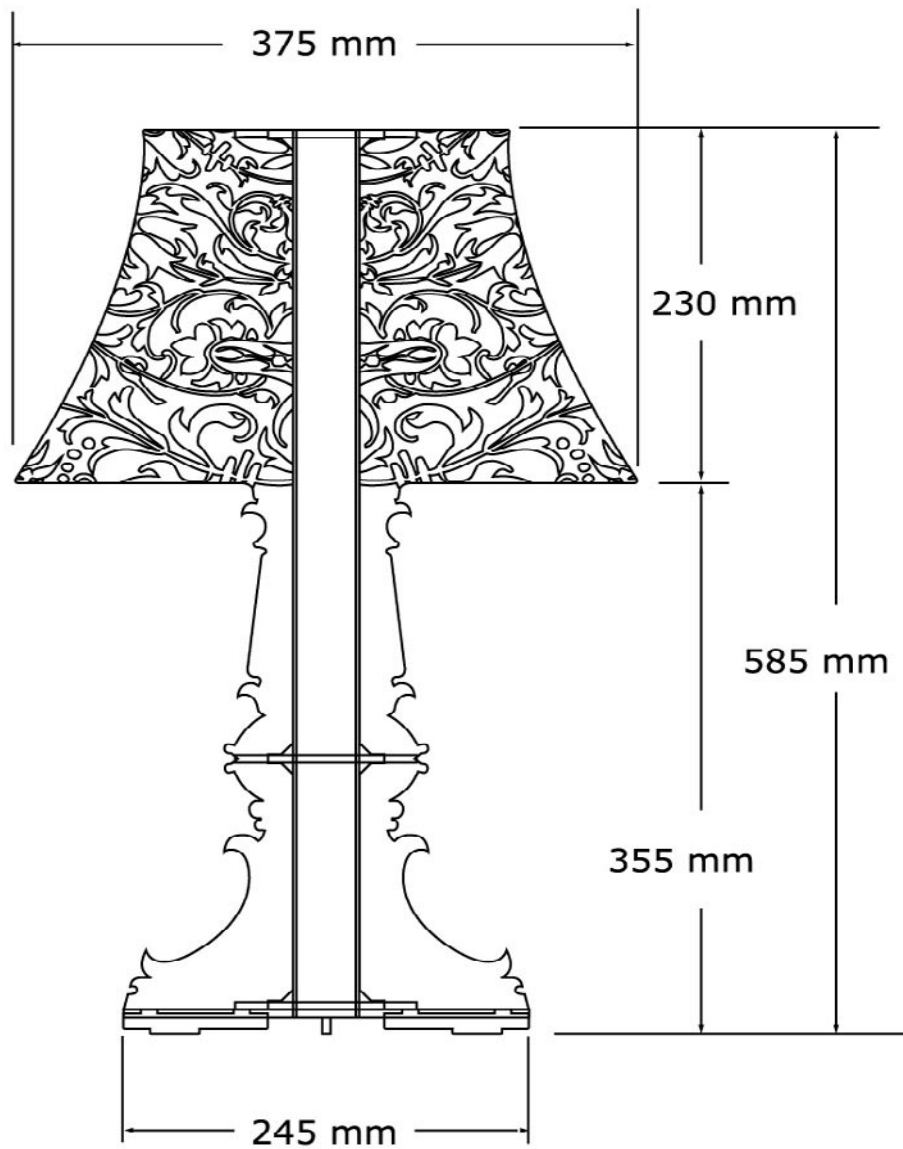

BURO VORMKRIJGERS

picture

contact

- » **Address:** Vestdijk 141a, 5611 CB Eindhoven, The Netherlands.
- » **Telephone:** +31(0)40-2132547
- » **Fax:** +31(0)40-2132546
- » **Bank account. nr.:** 49.43.94.056 AbnAmro
- » **Tax. nr.:** NL 8108.44.710.B.01
- » **E-mail:** info@burovormkrijgers.nl
- » **Website:** www.burovormkrijgers.nl