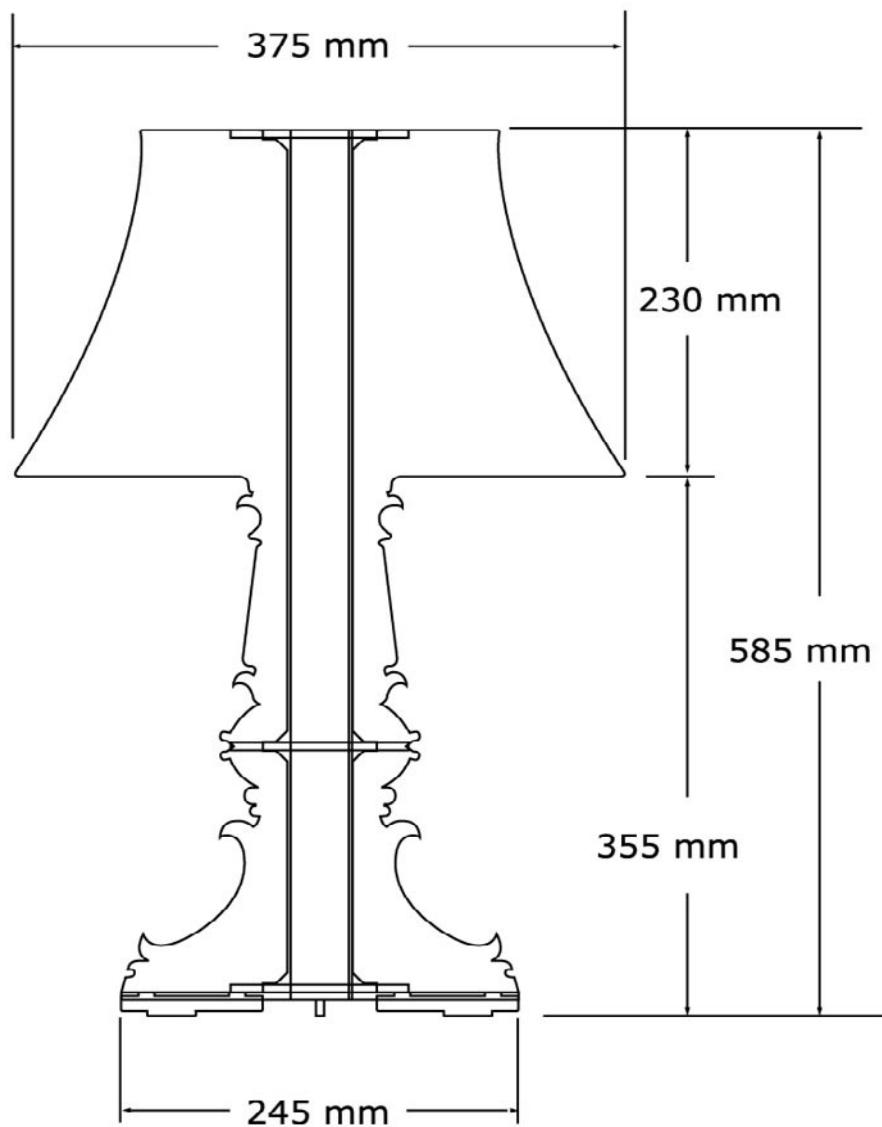

BURO VORMKRIJGERS

picture

contact

- » **Address:** Vestdijk 141a, 5611 CB Eindhoven, The Netherlands.
- » **Telephone:** +31(0)40-2132547
- » **Fax:** +31(0)40-2132546
- » **Bank account. nr.:** 49.43.94.056 AbnAmro
- » **Tax. nr.:** NL 8108.44.710.B.01
- » **E-mail:** info@burovormkrijgers.nl
- » **Website:** www.burovormkrijgers.nl