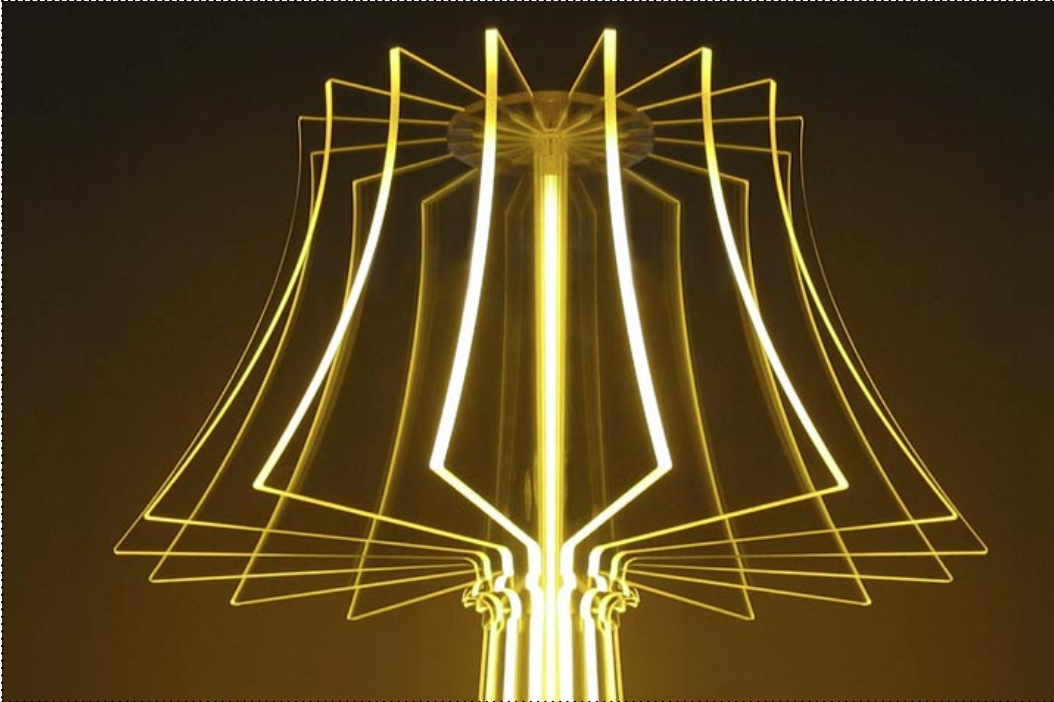

BURO VORMKRIJGERS

image