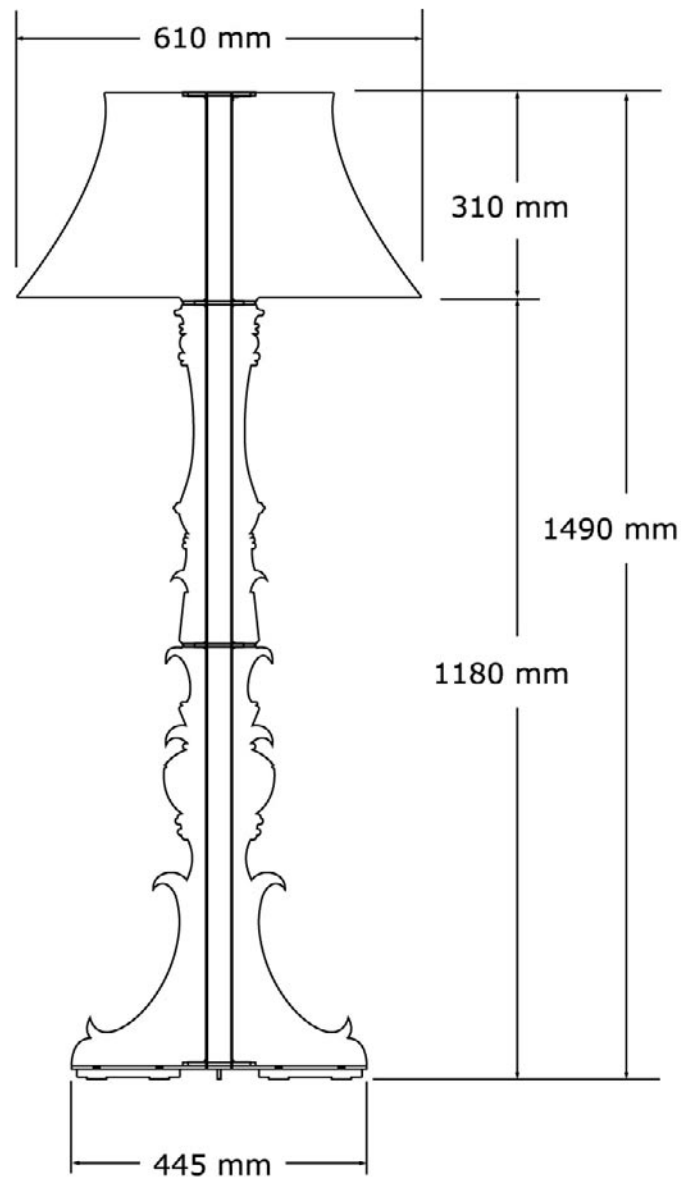

BURO VORMKRIJGERS

picture

contact

- » **Address:** Vestdijk 141a, 5611 CB Eindhoven, The Netherlands.
- » **Telephone:** +31(0)40-2132547
- » **Fax:** +31(0)40-2132546
- » **Bank account. nr.:** 49.43.94.056 AbnAmro
- » **Tax. nr.:** NL 8108.44.710.B.01
- » **E-mail:** info@burovormkrijgers.nl
- » **Website:** www.burovormkrijgers.nl